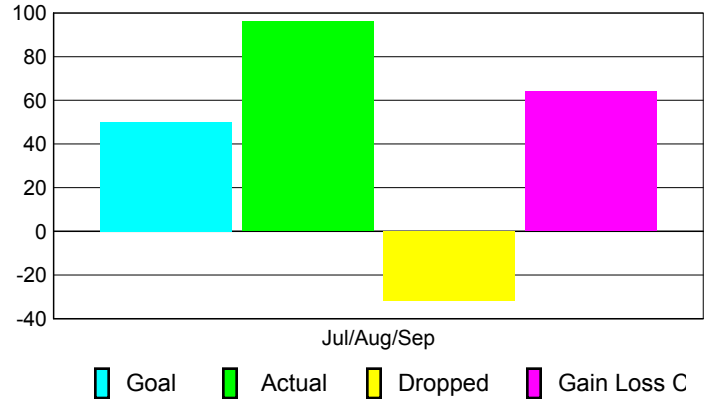

Membership Results 2010-2011

Goal, New, Dropped, Gain/Loss